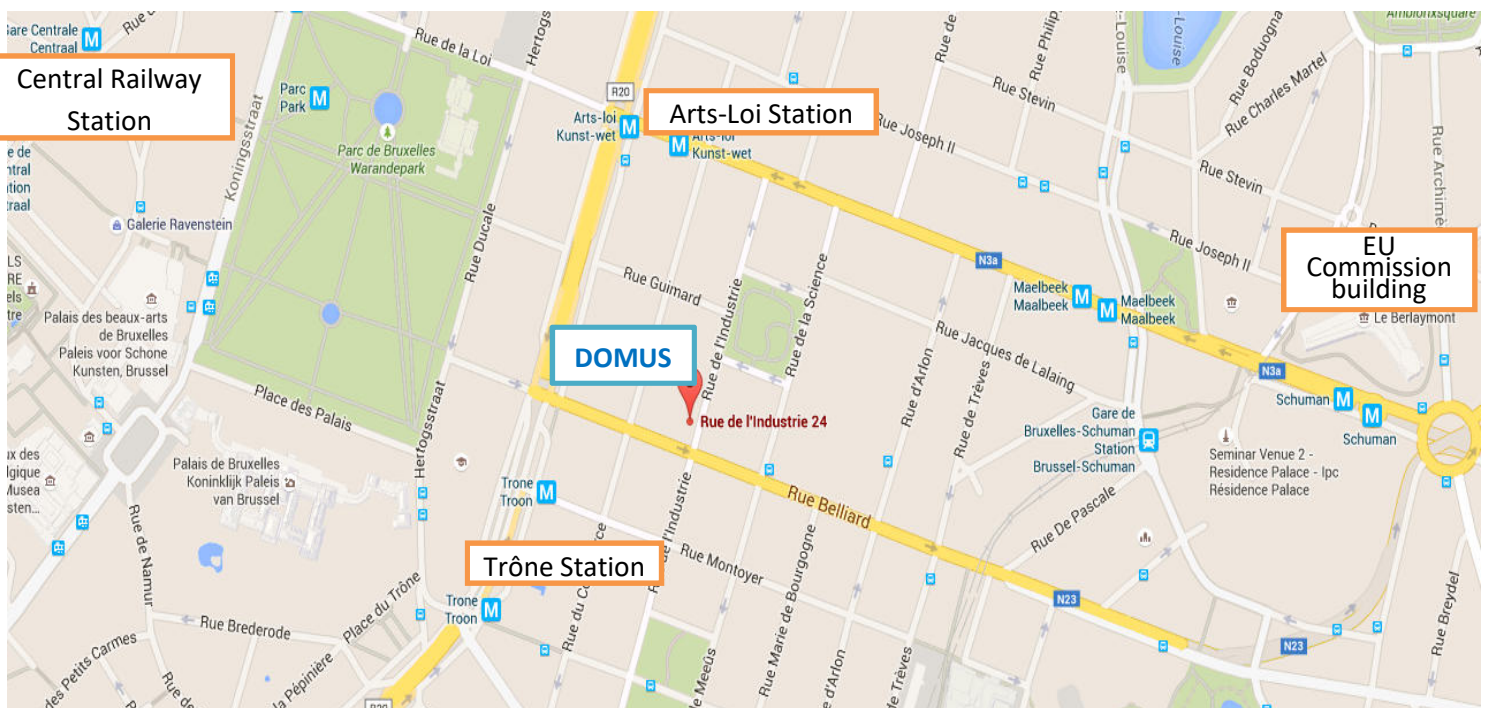

<http://www.uems.eu/news-and-events/news/news-more/opening-uems-house-domus-medica-europaea>

- From Central Railway Station: Metro lines ① or ⑤ stop at Arts-Loi Station
- From Gare du Midi: Metro lines ② or ⑥ stop at Trône Station

Renaissance Hotel ****

Hotel Chambord ***

Rue du Commerce 9, 1000 Brussels, Belgium

Luxemburgstraat 35, 1050 Brussels, Belgium

Rue d'Idalie 35, 1050 Brussels, Belgium

Rue Parnasse 19, 1050 Brussels, Belgium